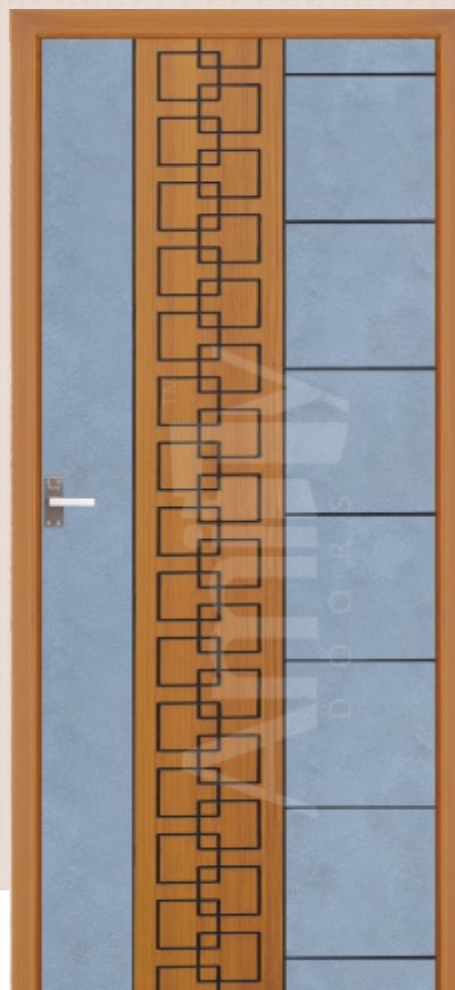

TEAK WITH OAK WOOD

BACK FINISH **PLAIN**

Available SIZE: Door With Frame | WIDTH : 68 CM TO 100 CM | HEIGHT: 185 CM TO 220 CM

AVAILABLE COLOUR FINISHES

ENTER | EXPLORE | EXPERIENCE

TEAK WOOD WITH OAK

FRONT FINISH **LEATHER - PLAIN**

GRAY WITH TEAK WOOD

BACK FINISH **PLAIN**

MODEL
SOLO

Available SIZE: Door With Frame | WIDTH : 68 CM TO 100 CM | HEIGHT: 185 CM TO 225 CM

AVAILABLE COLOUR FINISHES

ENTER | EXPLORE | EXPERIENCE

OFF- WHITE TEAK

FRONT FINISH **LEATHER - PLAIN**

TEAK WOOD WITH GRAY

BACK FINISH **PLAIN**

MODEL
SPECTRA

Available SIZE: Door With Frame | WIDTH : 68 CM TO 100 CM | HEIGHT: 185 CM TO 230 CM

AVAILABLE COLOUR FINISHES

ENTER | EXPLORE | EXPERIENCE