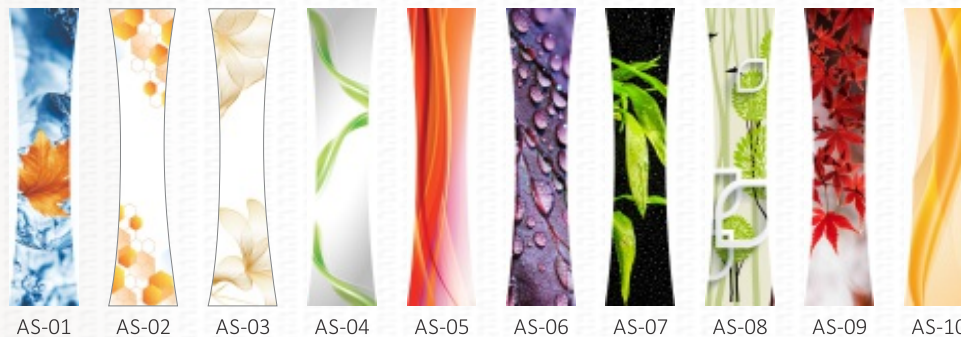

MODEL ALPS

Available SIZE:
Door With Frame
WIDTH : 68 CM TO 100 CM
HEIGHT: 185 CM TO 220 CM

Available SIZE:
Door With Frame
WIDTH : 68 CM TO 100 CM
HEIGHT: 185 CM TO 220 CM

ROSE WOOD