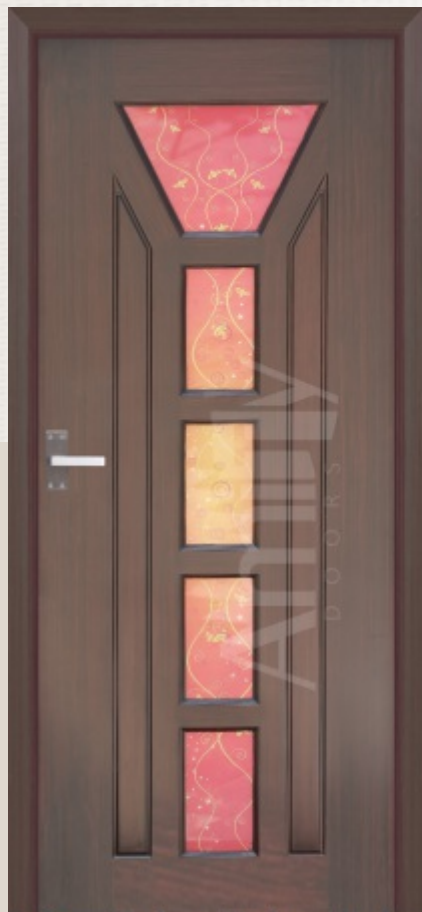

Available SIZE:
Door With Frame
WIDTH : 68 CM TO 100 CM
HEIGHT: 185 CM TO 220 CM

TEAK WOOD WITH OFF-WHITE

MODEL **CTYSTEL**

TEAK WOOD

GLASS MODEL **CRYSTEL**

CS-01 CS-02 CS-03 CS-04 CS-05 CS-06 CS-07 CS-08 CS-09 CS-10

ENTER | EXPLORE | EXPERIENCE

GLASS MODEL CRAFT

MODEL CRAFT

Available SIZE:
Door With Frame
WIDTH : 68 CM TO 100 CM
HEIGHT: 185 CM TO 220 CM

Available SIZE:
Door With Frame
WIDTH : 68 CM TO 100 CM
HEIGHT: 185 CM TO 220 CM