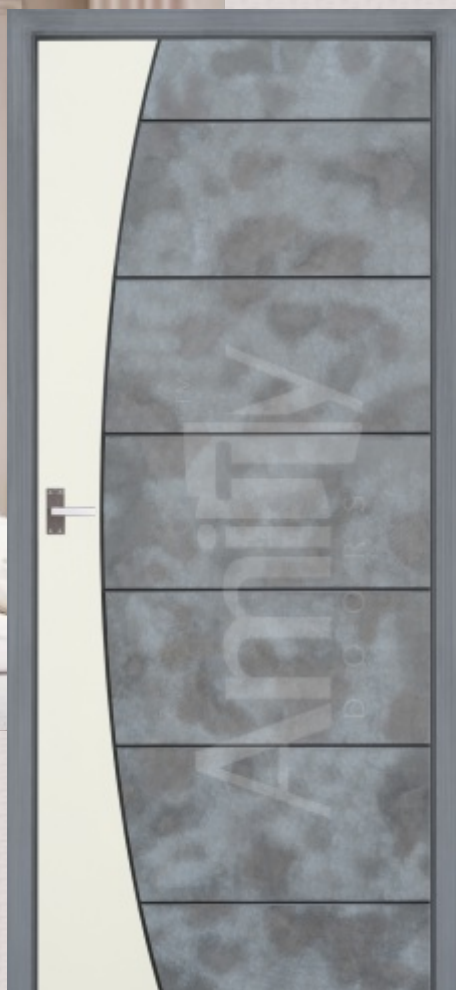

Available SIZE: Door With Frame | WIDTH : 68 CM TO 100 CM | HEIGHT: 185 CM TO 225 CM

AVAILABLE COLOUR FINISHES

ENTER | EXPLORE | EXPERIENCE

OFF- WHITE WITH TEAK

FRONT FINISH **PLAIN**

DARK WOOD TEAK

BACK FINISH **PLAIN**

MODEL
TESSA

Available SIZE: Door With Frame | WIDTH : 68 CM TO 100 CM | HEIGHT: 185 CM TO 220 CM

AVAILABLE COLOUR FINISHES

ENTER | EXPLORE | EXPERIENCE

MODEL
DUET

GRAY WITH OFF-WHITE

FRONT FINISH **LEATHER**

TEAK WITH OAK WOOD

BACK FINISH **PLAIN**

Available SIZE: Door With Frame | WIDTH : 68 CM TO 100 CM | HEIGHT: 185 CM TO 220 CM

AVAILABLE COLOUR FINISHES

ENTER | EXPLORE | EXPERIENCE

TEAK WOOD WITH OAK

FRONT FINISH **LEATHER - PLAIN**