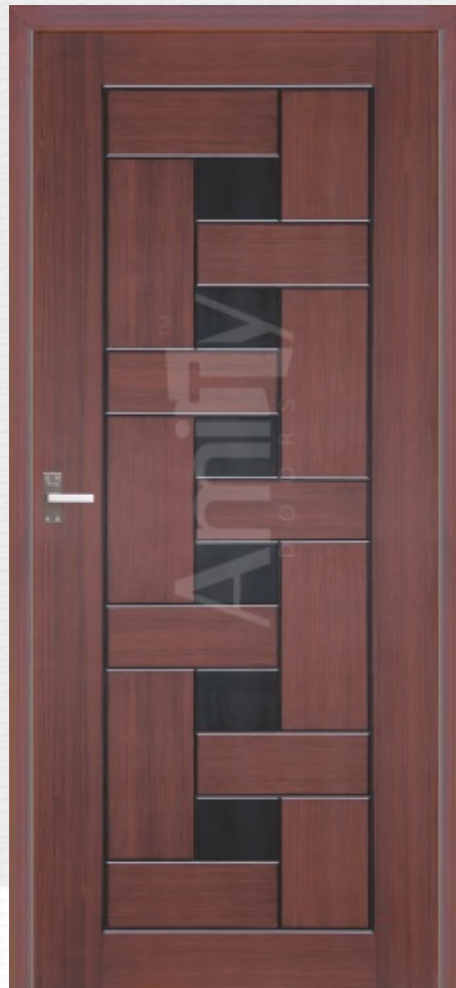

ENTER | EXPLORE | EXPERIENCE

ROSE WOOD WITH BLACK