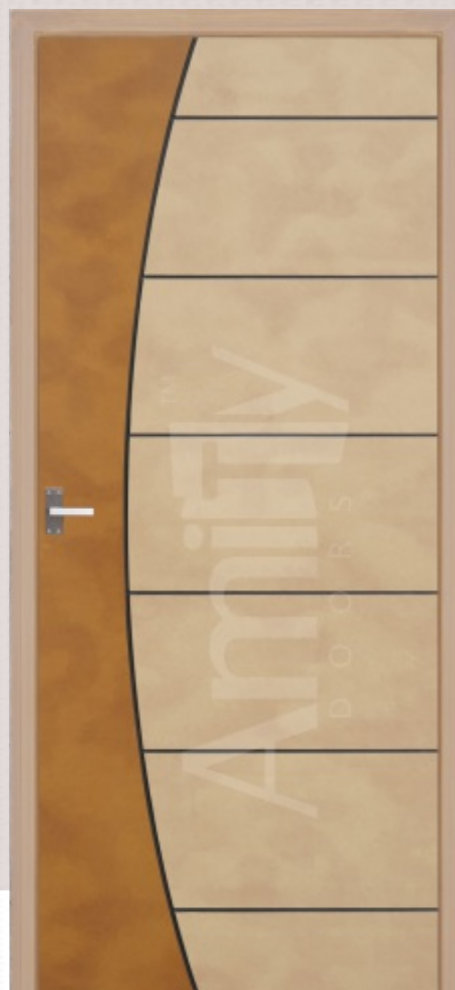

Available SIZE: Door With Frame | WIDTH : 68 CM TO 100 CM | HEIGHT: 185 CM TO 225 CM

AVAILABLE COLOUR FINISHES

ENTER | EXPLORE | EXPERIENCE

OFF- WHITE WITH TEAK

FRONT FINISH **PLAIN**

DARK WOOD TEAK

BACK FINISH **PLAIN**

MODEL
TESSA

Available SIZE: Door With Frame | WIDTH : 68 CM TO 100 CM | HEIGHT: 185 CM TO 220 CM

AVAILABLE COLOUR FINISHES

ENTER | EXPLORE | EXPERIENCE

MODEL
DUET

GRAY WITH OFF-WHITE

FRONT FINISH **LEATHER**

TEAK WITH OAK WOOD

BACK FINISH **PLAIN**

Available SIZE: Door With Frame | WIDTH : 68 CM TO 100 CM | HEIGHT: 185 CM TO 220 CM

AVAILABLE COLOUR FINISHES

ENTER | EXPLORE | EXPERIENCE

TEAK WOOD WITH OAK

FRONT FINISH **LEATHER - PLAIN**