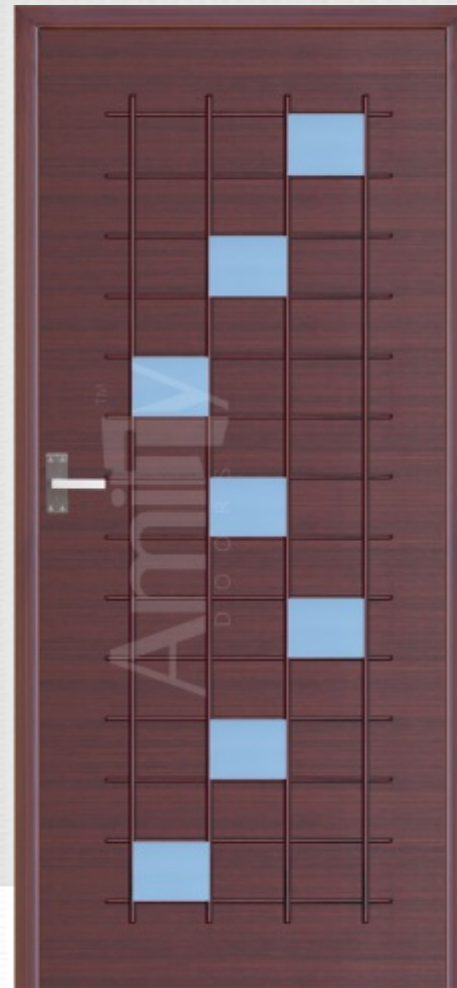

ENTER | EXPLORE | EXPERIENCE

TEAK WITH DARK WOOD

TEAK WITH OFF-WHITE

MODEL
CROWN

Available SIZE: Door With Frame | WIDTH : 68 CM TO 100 CM | HEIGHT: 185 CM TO 220 CM

AVAILABLE COLOUR FINISHES

TEAK WOOD

DARK TEAK

TEAK WITH GRAY GLASS

FRONT FINISH **TEXTURE**

ROSE WOOD WITH GRAY GLASS

BACK FINISH **PLAIN**

MODEL
TREND

Available SIZE: Door With Frame | WIDTH : 68 CM TO 100 CM | HEIGHT: 185 CM TO 220 CM

AVAILABLE COLOUR FINISHES