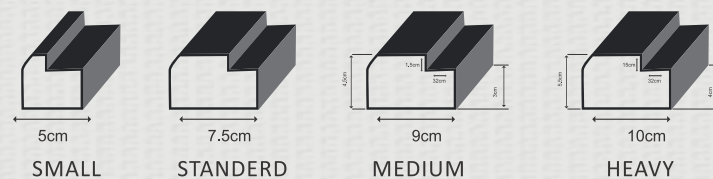

DOOR FRAME DIMENSIONS

DOOR SHUTTER DIMENSIONS

Available Length 1850mm X 2200mm	Available Width 650mm X 1000mm

Available Style & Rail Thick 28mm X 32mm

DIMENSIONAL
STABILITY

QUALITY
CHECKED

EASY TO
INSTALL

DEFECT
FREE

TERMITE, BORER
FUNGUS RESISTANCE

ECO
FRIENDLY

★ Product Colour
May Slightly Vary
Due to Photographic
Lighting Sources