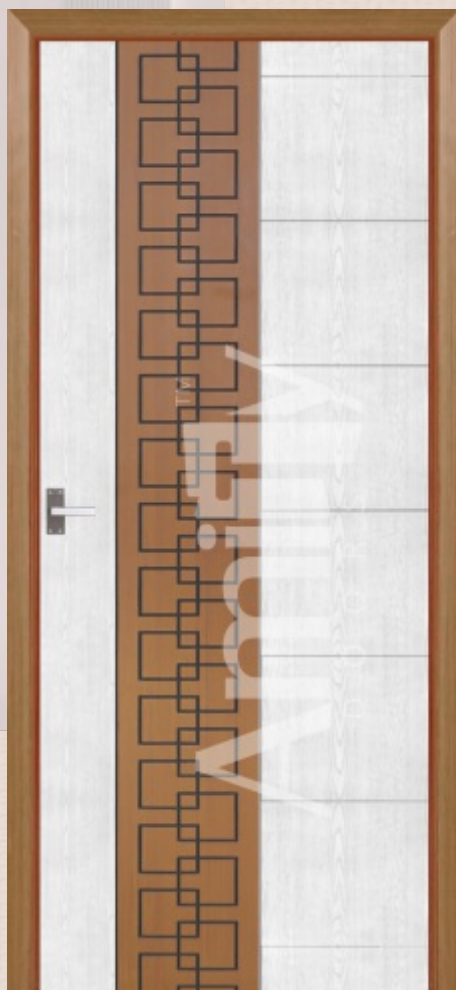

TEAK WITH OAK WOOD

BACK FINISH **PLAIN**

Available SIZE: Door With Frame | WIDTH : 68 CM TO 100 CM | HEIGHT: 185 CM TO 220 CM

AVAILABLE COLOUR FINISHES

ENTER | EXPLORE | EXPERIENCE

TEAK WOOD WITH OAK

FRONT FINISH **LEATHER - PLAIN**

GRAY WITH TEAK WOOD

BACK FINISH **PLAIN**

MODEL
SOLO

Available SIZE: Door With Frame | WIDTH : 68 CM TO 100 CM | HEIGHT: 185 CM TO 225 CM

AVAILABLE COLOUR FINISHES

ENTER | EXPLORE | EXPERIENCE

OFF- WHITE TEAK

FRONT FINISH **LEATHER - PLAIN**

TEAK WOOD WITH GRAY

BACK FINISH **PLAIN**

MODEL
SPECTRA

Available SIZE: Door With Frame | WIDTH : 68 CM TO 100 CM | HEIGHT: 185 CM TO 230 CM

AVAILABLE COLOUR FINISHES

ENTER | EXPLORE | EXPERIENCE