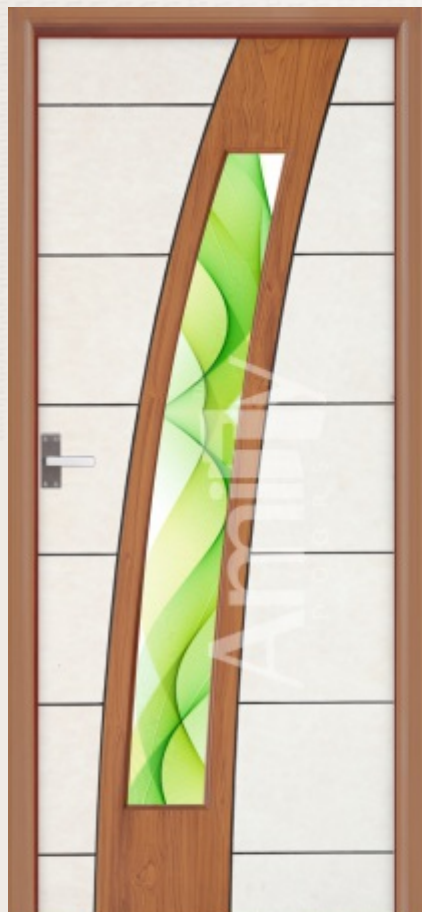

ENTER | EXPLORE | EXPERIENCE

GLASS MODEL ALPS

MODEL ALPS

Available SIZE:
Door With Frame
WIDTH : 68 CM TO 100 CM
HEIGHT: 185 CM TO 220 CM

Available SIZE:
Door With Frame
WIDTH : 68 CM TO 100 CM
HEIGHT: 185 CM TO 220 CM

ROSE WOOD

TEAK WOOD

GLASS MODEL EVO

MODEL EVO

GLASS MODEL **E-PHEL**

MODEL **E-PHEL**

FRONT FINISH
LEATHER
BACK FINISH
PLAIN

Available SIZE:
Door With Frame
WIDTH : 68 CM TO 100 CM
HEIGHT: 185 CM TO 220 CM

Available SIZE:
Door With Frame
WIDTH : 68 CM TO 100 CM
HEIGHT: 185 CM TO 220 CM

TEAK WOOD WITH OFF-WHITE

MODEL **CTYSTEL**

TEAK WOOD

GLASS MODEL **CRYSTEL**

CS-01 CS-02 CS-03 CS-04 CS-05 CS-06 CS-07 CS-08 CS-09 CS-10