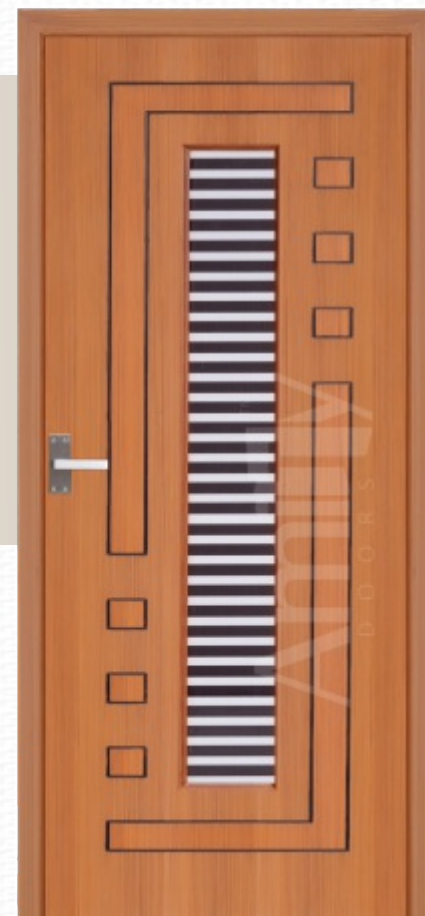

Available SIZE:
Door With Frame
WIDTH : 68 CM TO 100 CM
HEIGHT: 185 CM TO 220 CM

TEAK WOOD WITH OFF-WHITE

MODEL **CTYSTEL**

TEAK WOOD

GLASS MODEL **CRYSTEL**

CS-01 CS-02 CS-03 CS-04 CS-05 CS-06 CS-07 CS-08 CS-09 CS-10

ENTER | EXPLORE | EXPERIENCE

GLASS MODEL CRAFT

MODEL CRAFT

Available SIZE:
Door With Frame
WIDTH : 68 CM TO 100 CM
HEIGHT: 185 CM TO 220 CM

Available SIZE:
Door With Frame
WIDTH : 68 CM TO 100 CM
HEIGHT: 185 CM TO 220 CM

MODEL D-FINE

TEAK WOOD

ROSE WOOD

GLASS MODEL D-FINE

ENTER | EXPLORE | EXPERIENCE

MODEL NOEL

Available SIZE:
Door With Frame
WIDTH : 68 CM TO 100 CM
HEIGHT: 185 CM TO 220 CM

MODEL FLORA