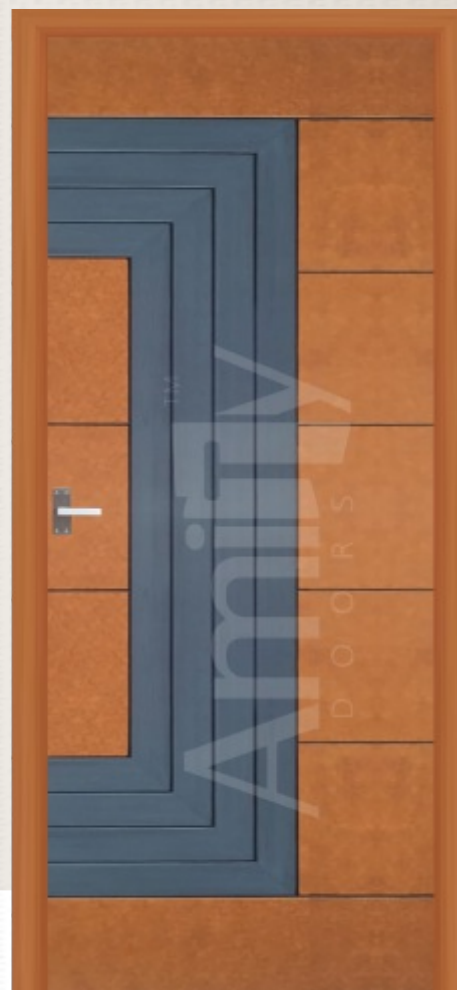

ENTER | EXPLORE | EXPERIENCE