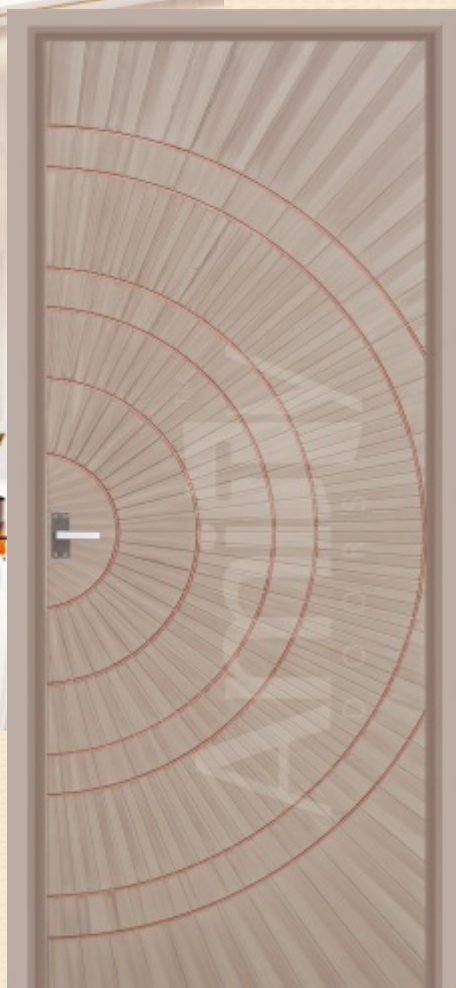

ENTER | EXPLORE | EXPERIENCE

OAK WOOD

FRONT FINISH **TEXTURE**